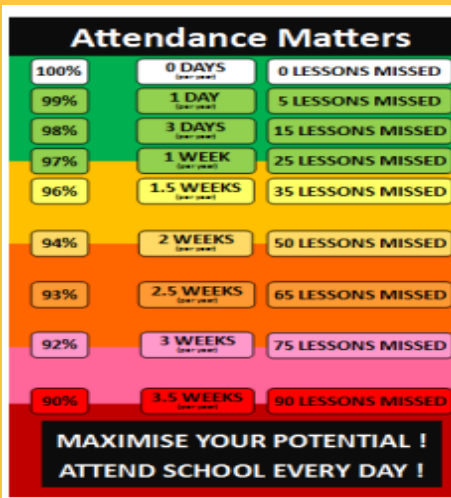

I would like to remind you how important it is for children to attend school. Any missed days or hours has a huge impact on their confidence and progression.

Car Parking

Please can I continue to politely remind you that our car park is for the use of staff and visitors only. We have some children and parents who are entitled to park in the disabled bays and school are aware of who these families are. Please can I also remind you that not all disabilities are visible.